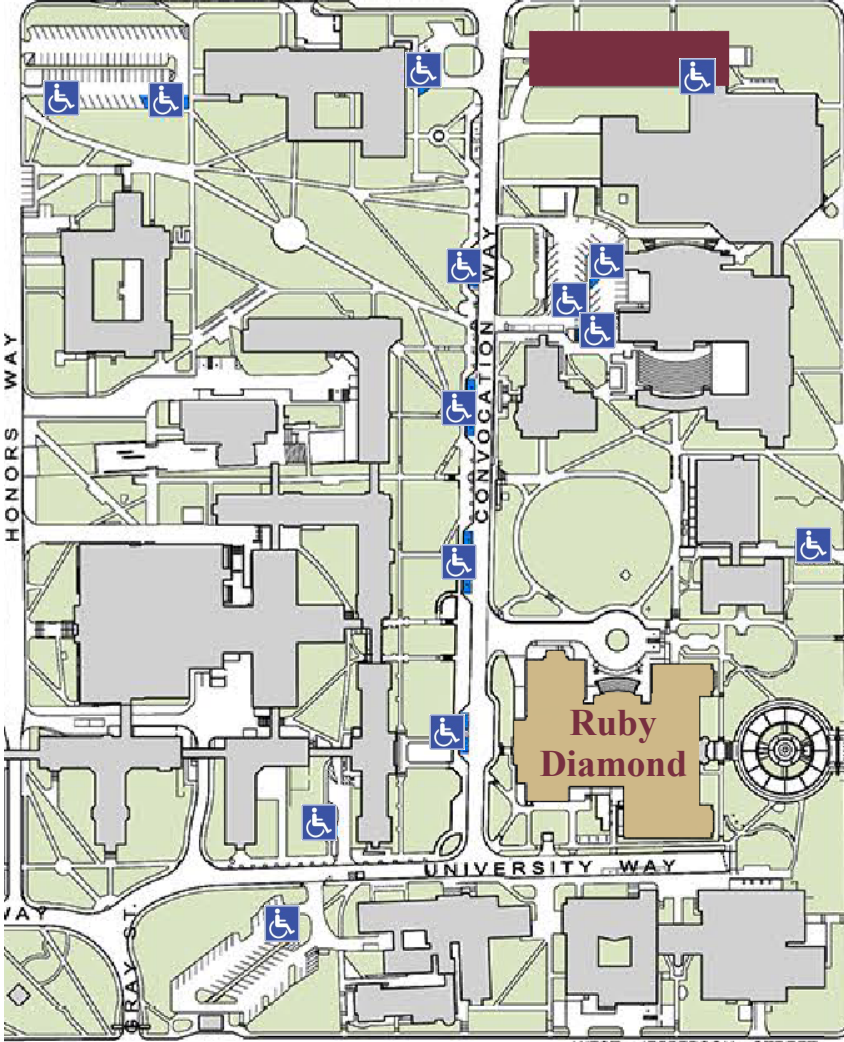

WEST TENNESSEE STREET (U.S. HIGHWAY 90)

WEST CALL STREET

WEST CALL STREET

PALM COURT

WEST PARK AVENUE

WEST COLLEGE AVENUE

UNIVERSITY WAY

WEST JEFFERSON STREET

SOUTH COPELAND STREET

HONORS WAY

CONVOGATION WAY

COLLEGIATE LOOP

**Ruby Diamond**

**Parking Garage**

Please Park Here

WEST TENNESSEE STREET (U.S. HIGHWAY 90)

DEWEY STREET

WEST CALL STREET

WEST CALL STREET

HONORS WAY

CONVOCAION WAY

NORTH COPELAND STREET

SOUTH COPELAND STREET

UNIVERSITY WAY

Ruby Diamond

GRAY

GRAY STREET

WEST PENACOLA STREET

WEST JEFFERSON STREET

WEST LAFAYETTE STREET

GAY STREET

SOUTH COPELAND STREET